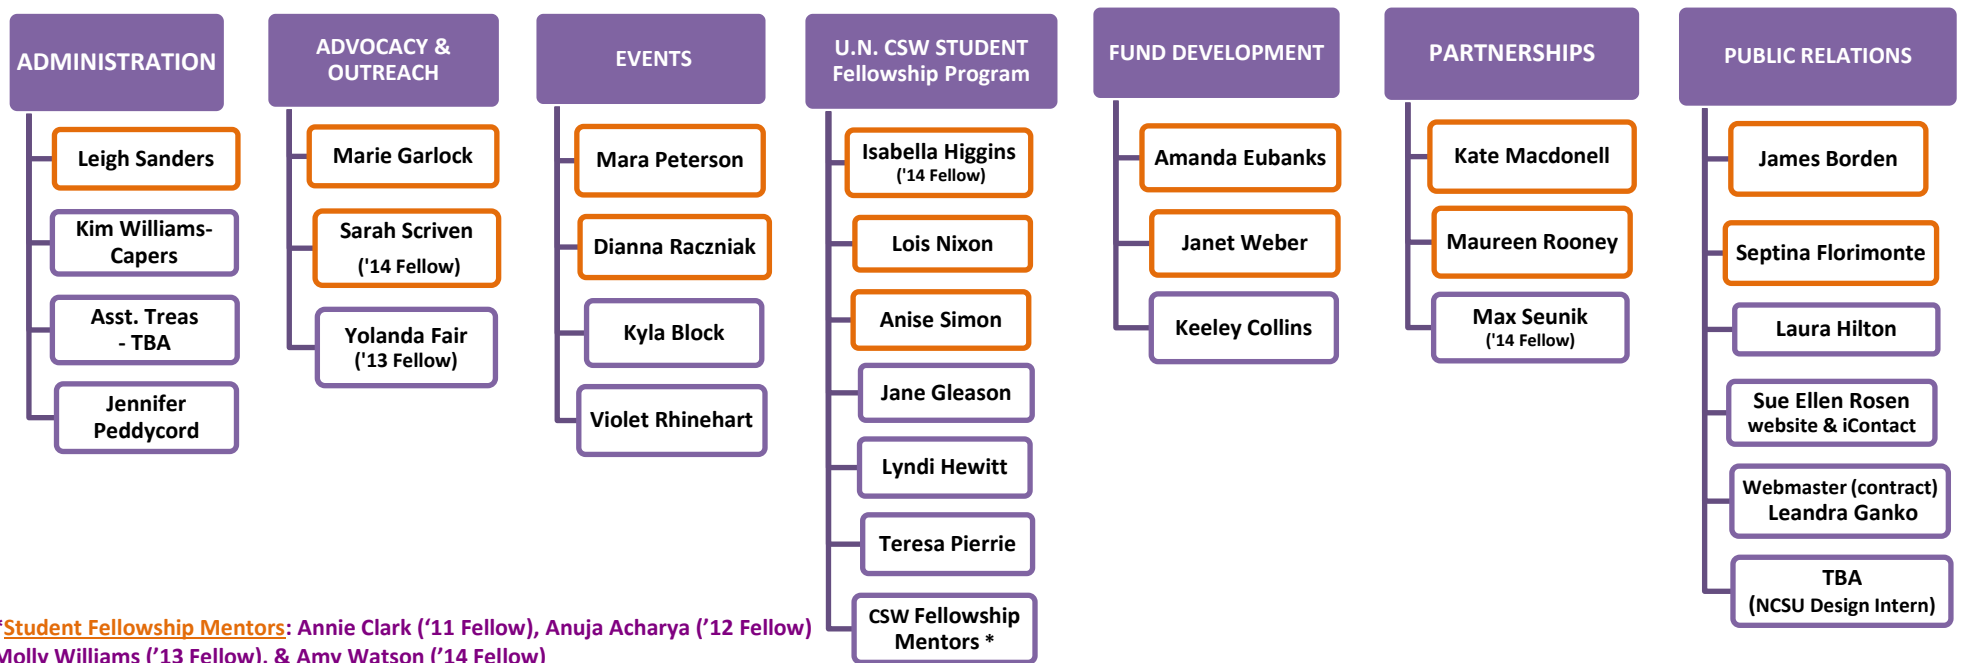

WomenNC 2014-2015 Board of Directors, Standing Committees and Advisory Board (08-14)

WomenNC Committees: 2014-2015 (Orange Denotes Chairpersons)

*Student Fellowship Mentors: Annie Clark ('11 Fellow), Anuja Acharya ('12 Fellow) Molly Williams ('13 Fellow), & Amy Watson ('14 Fellow)