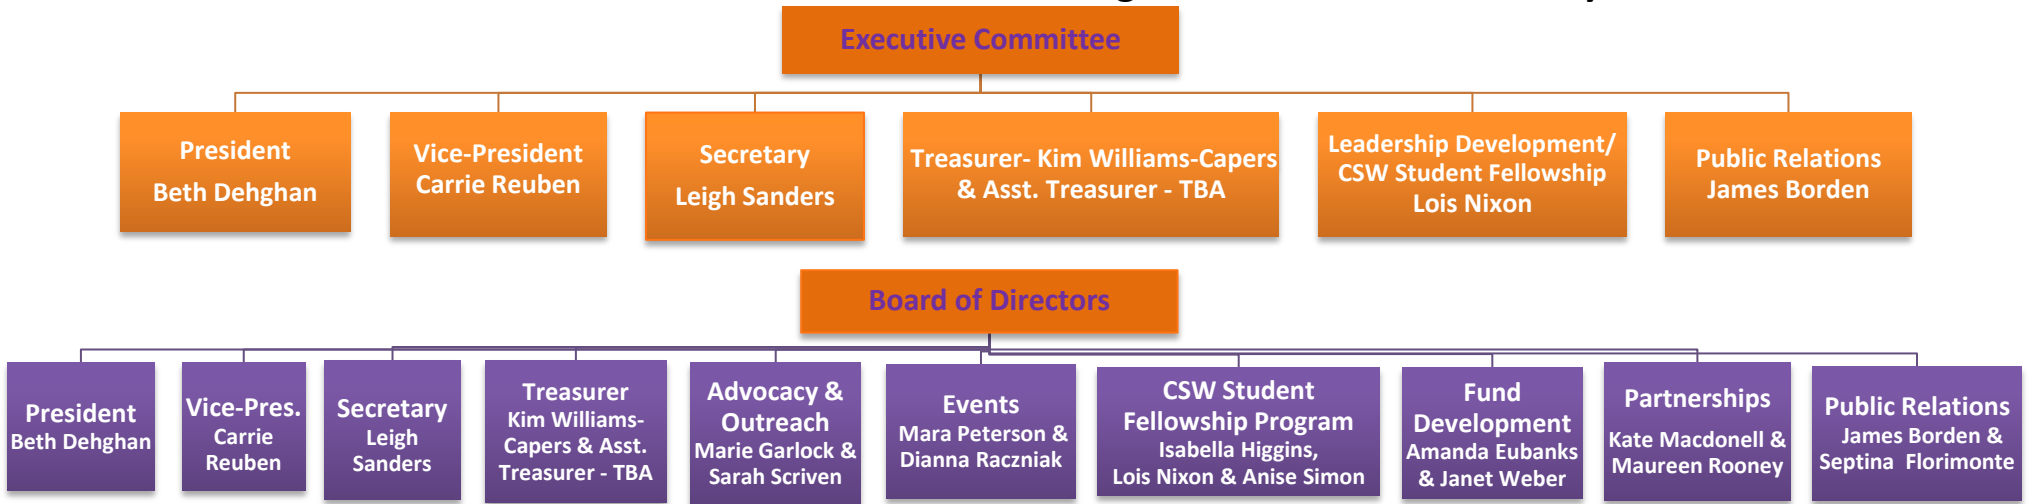

WomenNC 2014-2015 Board of Directors, Standing Committees and Advisory Board (08-14)

WomenNC Committees: 2014-2015 (Orange Denotes Chairpersons)

*Student Fellowship Mentors: Annie Clark ('11 Fellow), Anuja Acharya ('12 Fellow) Molly Williams ('13 Fellow), & Amy Watson ('14 Fellow)