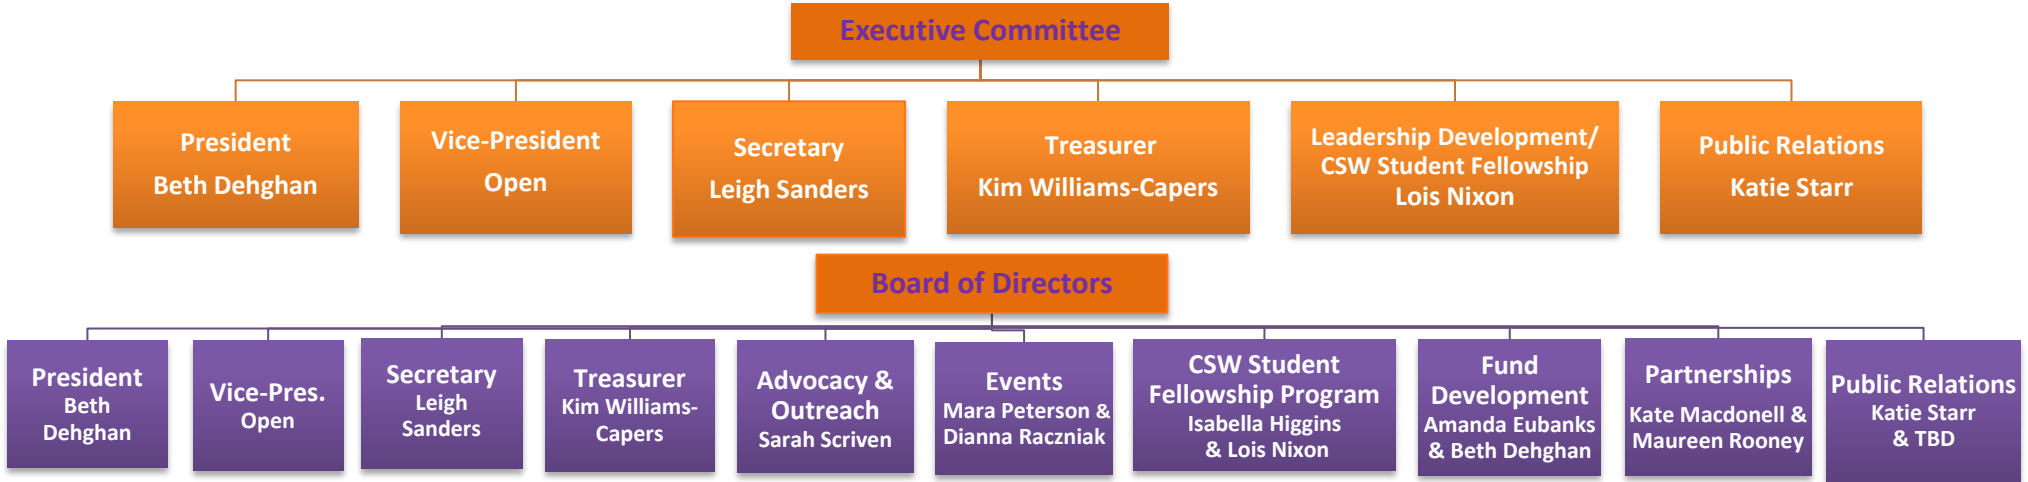

WomenNC 2014-2015 Board of Directors, Standing Committees and Advisory Board (4-15)

CoWomenNC Committees: 2014-2015 (Orange Denotes Chairpersons)

* **Fellowship Alumni Mentors:**
 Anuja Acharya ('12 Fellow), Amy Watson ('14 Fellow)
Advisory Alumni:
 Molly Williams ('13 Fellow), Annie Clark ('11 Fellow)