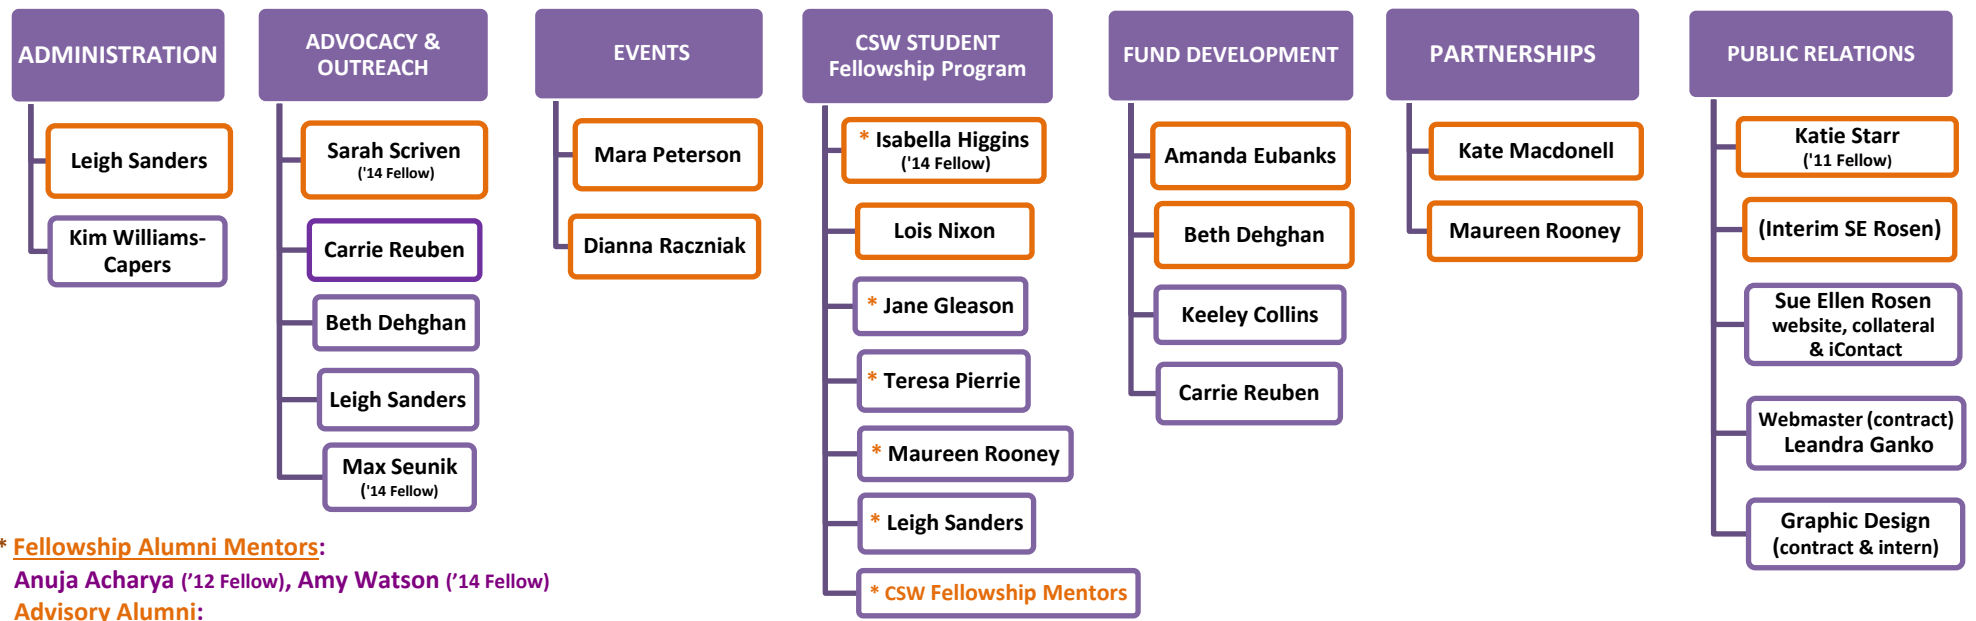

WomenNC 2014-2015 Board of Directors, Standing Committees and Advisory Board (4-15)

CoWomenNC Committees: 2014-2015 (Orange Denotes Chairpersons)

* **Fellowship Alumni Mentors:**
 Anuja Acharya ('12 Fellow), Amy Watson ('14 Fellow)
Advisory Alumni:
 Molly Williams ('13 Fellow), Annie Clark ('11 Fellow)